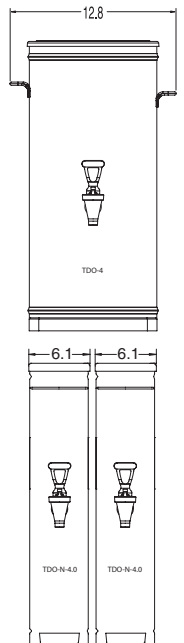

4.0 Gallon Narrow Iced Beverage Dispenser

ITEM# _____

PROJECT _____

DATE _____

Features

Narrow Beverage Dispenser

Space-saving iced beverage dispenser expands the variety of offerings in limited counter space

- Dispenser has 4 gallon (15.1L) capacity.
- Integrated lid retainer prevents tampering.
- Two dispensers, placed side-by-side, allow added flexibility and twice the capacity within the same footprint as one TDO-4.
- Front - back handles for reduced counterspace usage.
- Three and four-gallon indicators.
- Integrated drip tray.
- **For use with 39696.0000 TDO-N Locater Guide on BUNN TB-3 and TB-3Q brewers with 29" trunk height.**

TDO-N-4

Dimensions:
21"H x 6.1"W x 23.6"D
(53.3cm H x 15.2cm W x 60cm D)

Shown with TB-3 brewer

Overall depth with locater guide in place: 29"

Space Saving:

Two TDO-N-4.0 dispensers fit within footprint of one TDO-4.

Drip Tray
Product No.: 39626.0000

Replacement Lid
Product No.: 39624.0000

Model

TDO-N-4.0

Agency Listing

Dimensions & Specifications

Model	Product #	Capacity	Handles	Cubic Measure	Shipping Weight
TDO-N-4.0	39600.0002	4 Gallons (15.1 litres)	Front/Back	2.2 ft ³	12.3 lbs.