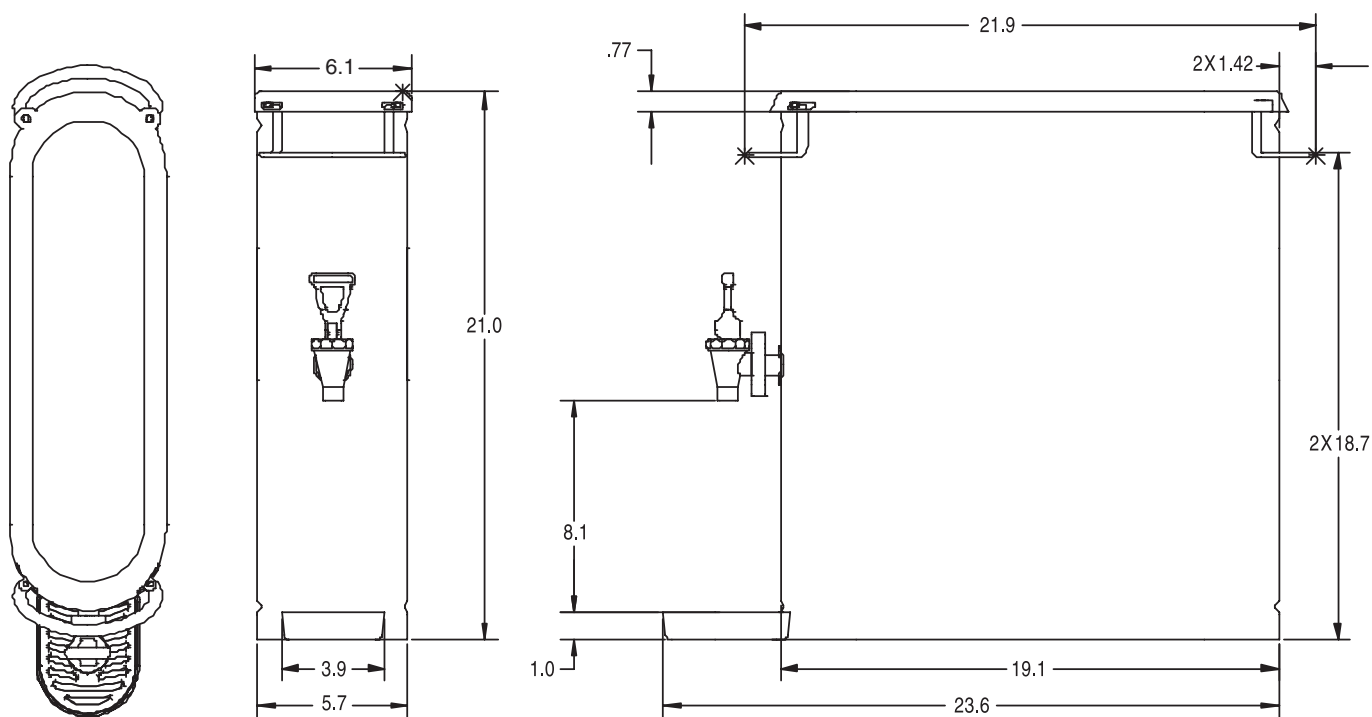

TDO-N-4

Dimensions:
21"H x 6.1"W x 23.6"D
(53.3cm H x 15.2cm W x 60cm D)

Shown with TB-3 brewer

Overall depth with locater guide in place: 29"

Space Saving:

Two TDO-N-4.0 dispensers fit within footprint of one TDO-4.

Drip Tray
Product No.: 39626.0000

Replacement Lid
Product No.: 39624.0000

Model

TDO-N-4.0

Agency Listing

Dimensions & Specifications

Model	Product #	Capacity	Handles	Cubic Measure	Shipping Weight
TDO-N-4.0	39600.0002	4 Gallons (15.1 litres)	Front/Back	2.2 ft ³	12.3 lbs.